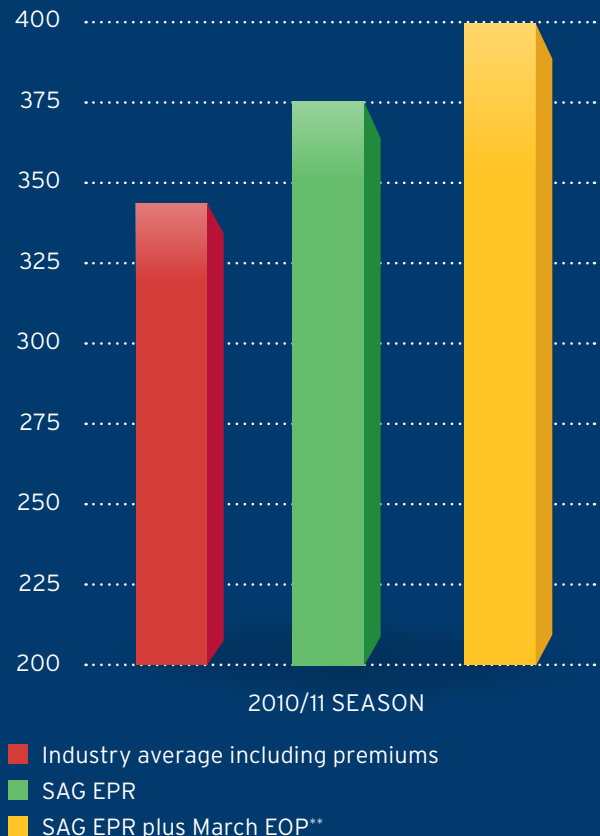

## EOP FEATURES

- + Lock in generous premiums for wheat, barley and canola
- + Lock out production risk with a maximum cancellation fee
- + Gain access to a Guaranteed Minimum pool return, Balance of Crop and Early Delivery premiums (if available)
- + Receive industry-leading quality rewards for wheat
- + EOP typically outperforms the cash market each year

## EOP OUTPERFORMS INDUSTRY AVERAGE EACH YEAR

Southern Ag Grain wheat pool returns versus the industry average\*

FOB VALUE

\* Calculated using the average of four competitor pool returns.  
\*\* Does not include SAG industry-leading quality rewards.  
\*\*\* Figures are based on APW1 EPR over the nominated timeframe.